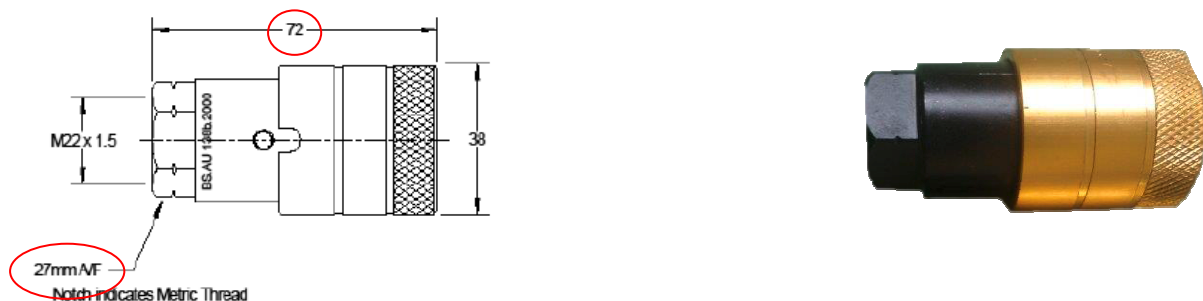

Page

C Coupling Product Change

1 of 1

22mm C coupling part no. 339 023 001

The dimensions of the 22mm female 'C' coupling part number 339 023 001 have changed.

This change needs to be discussed with the customer to ensure that it does not affect their production lines.

Old version

New version

 = changed dimensions