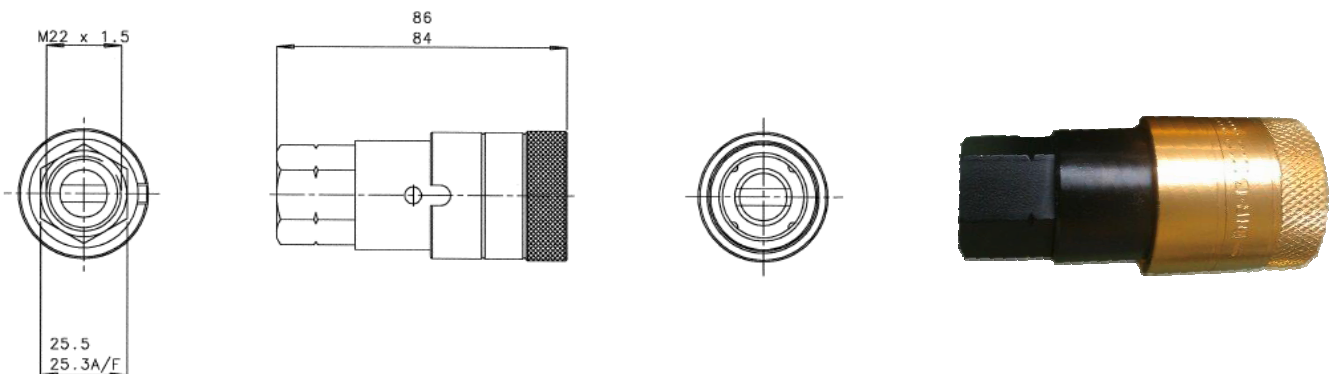

Page

C Coupling Product Change

1 of 1

22mm C coupling part no. 339 023 001

The dimensions of the 22mm female 'C' coupling part number 339 023 001 have changed.

This change needs to be discussed with the customer to ensure that it does not affect their production lines.

Old version

New version

 = changed dimensions