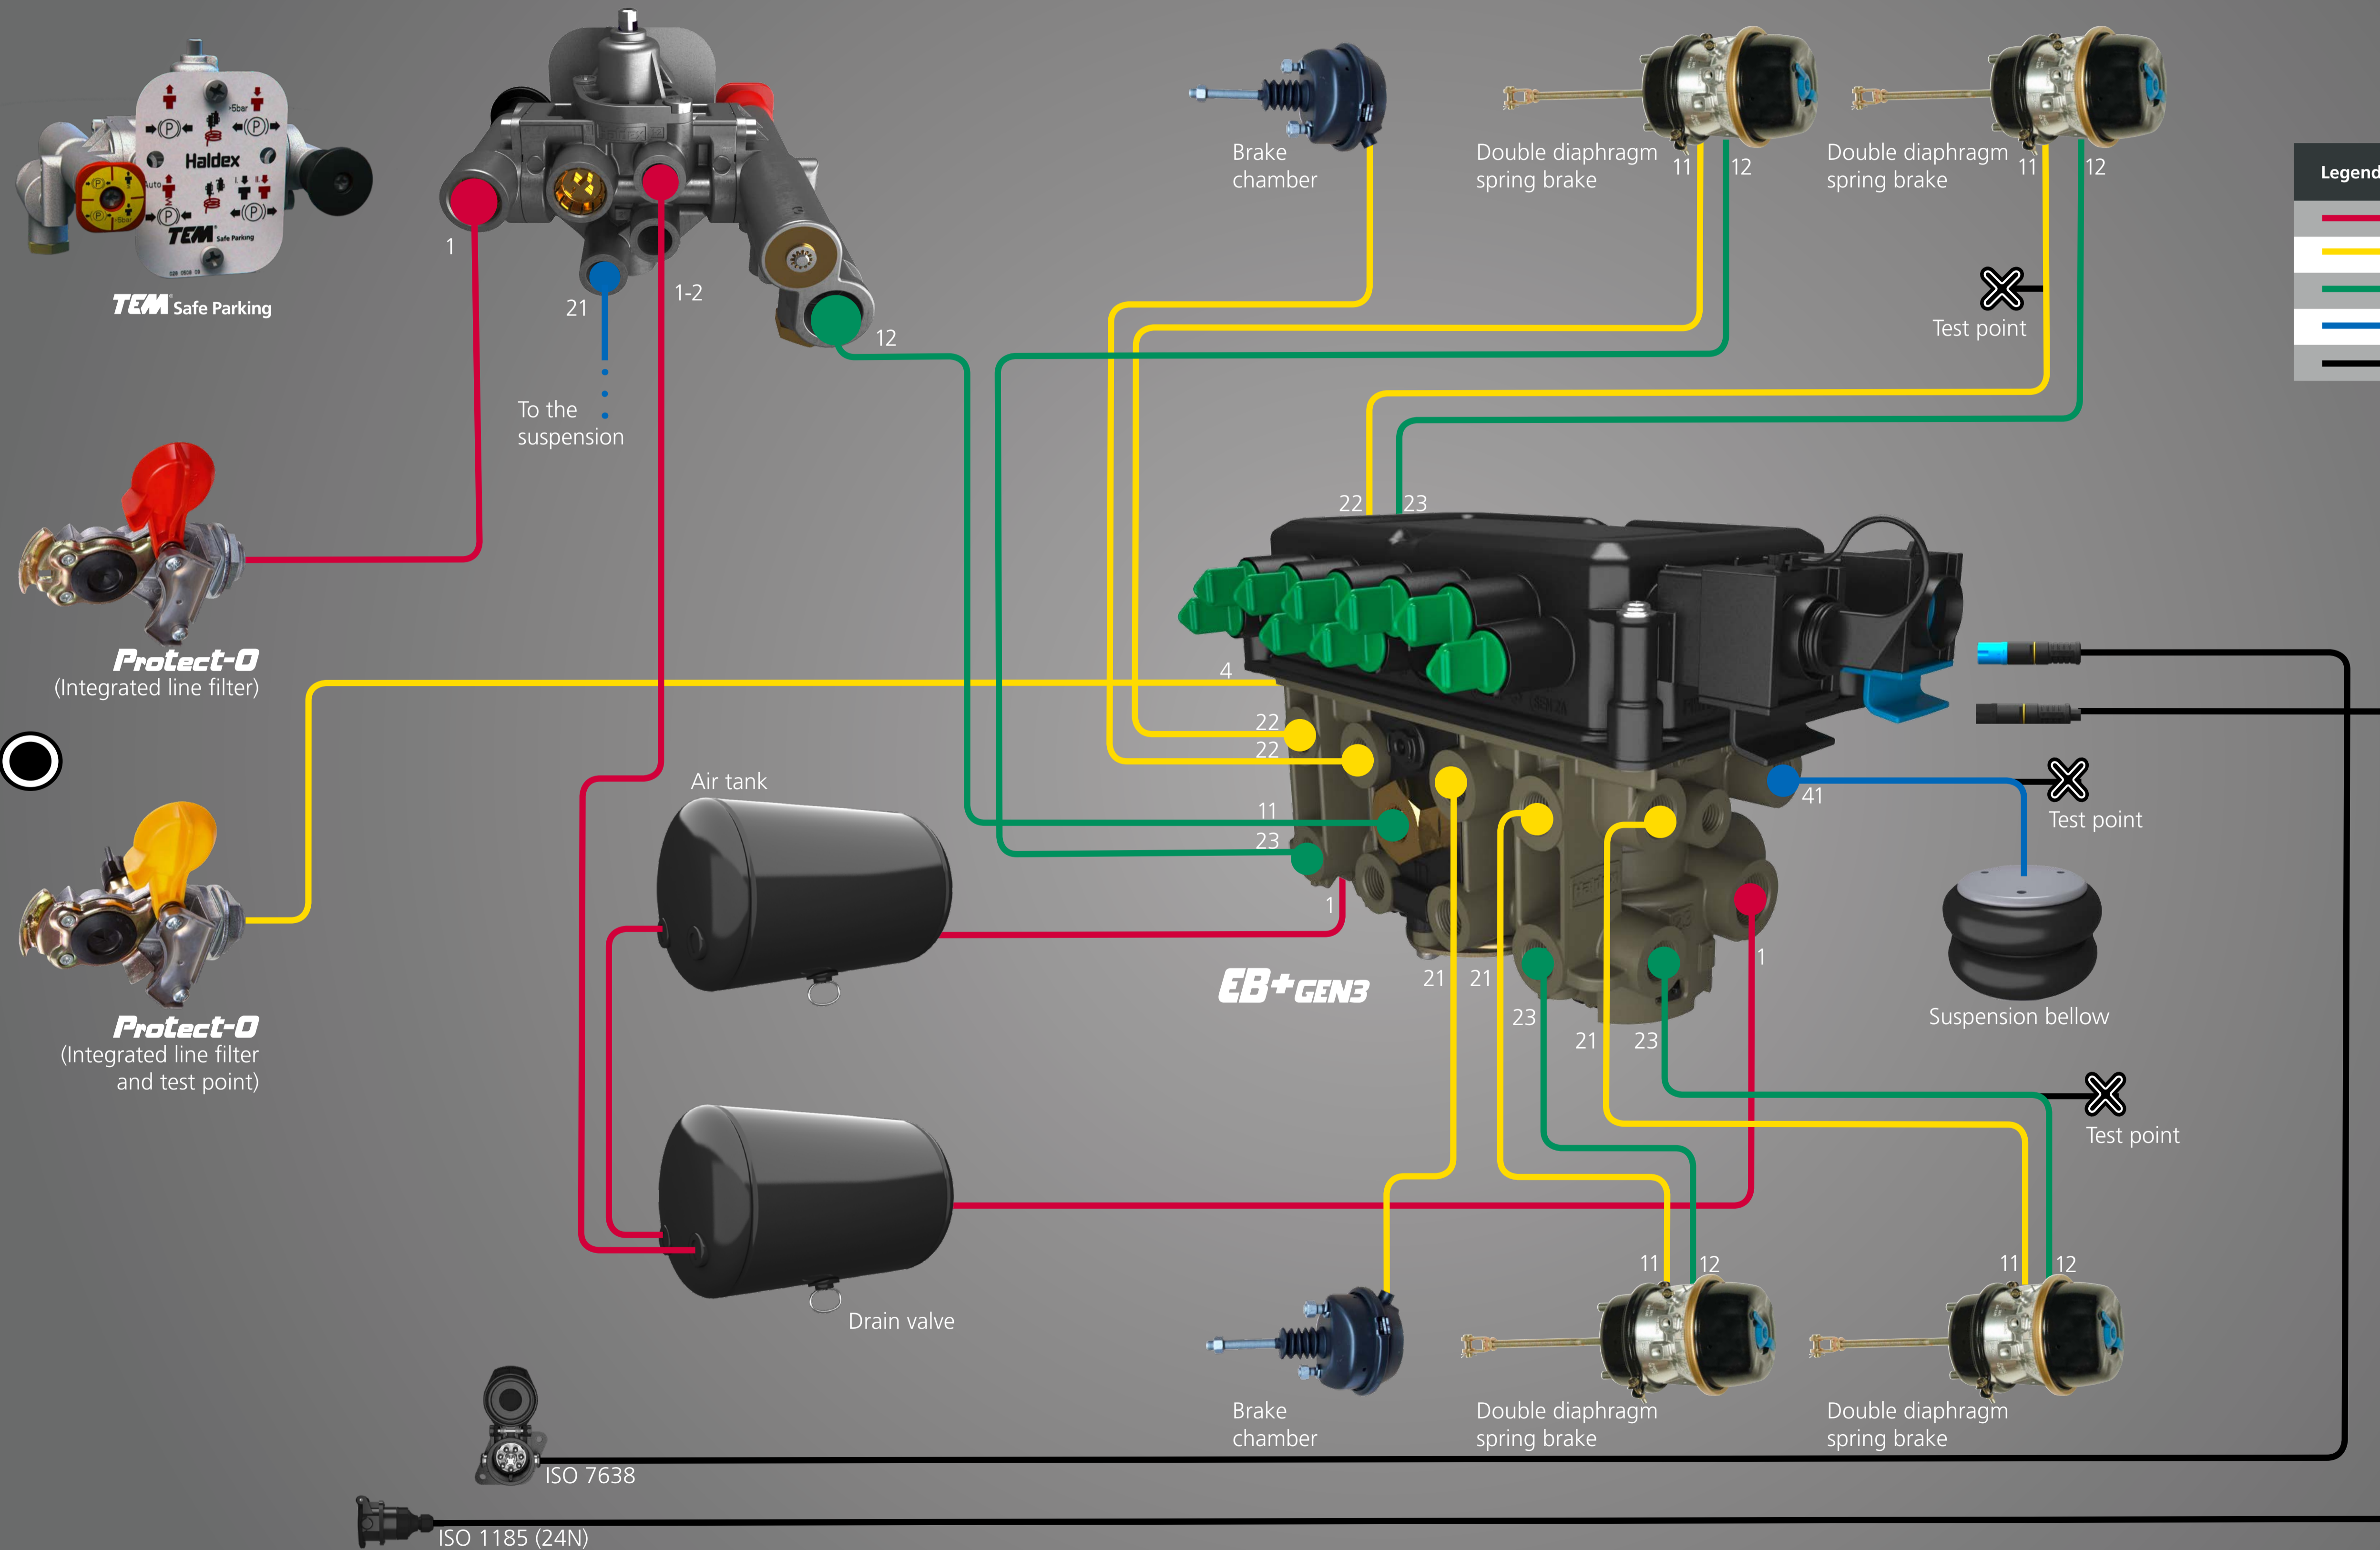

EB+GEN3

BRAKING SCHEMATIC 2M WITH TEM

Innovative Vehicle Solutions

Legend	
—	Emergency
—	Service brake
—	Parking brake
—	Air suspension
—	Power supply

www.haldex.com