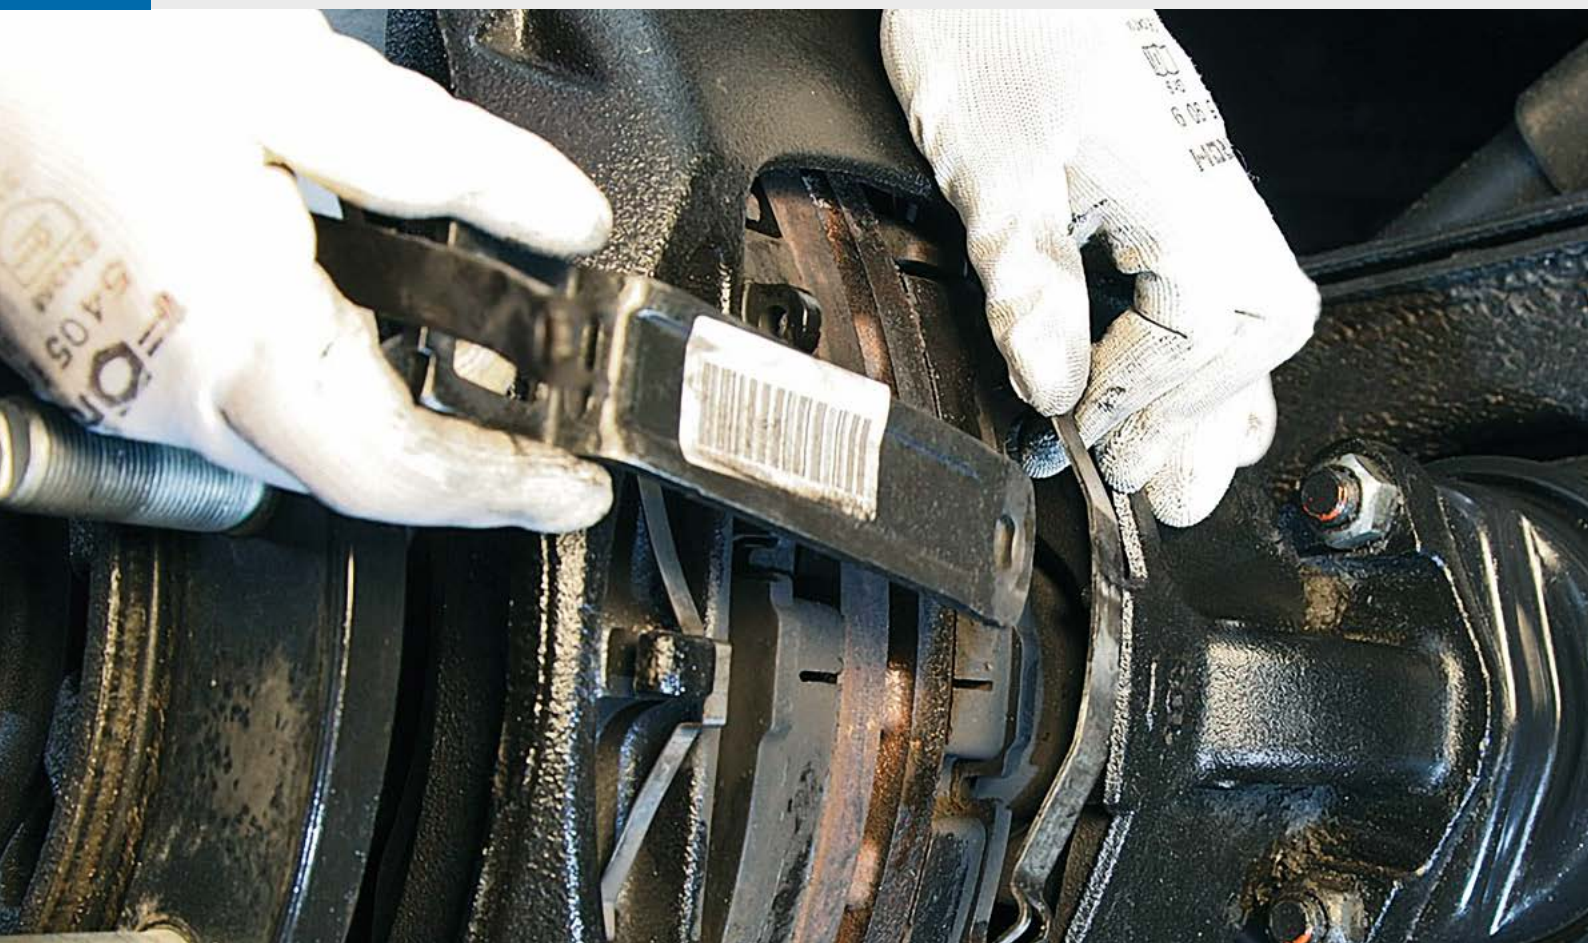

Brake pads kit

Haldex Part No.	fits OE Part No.	
95396	3 057 0096 00	SAF
	01 6030000	Gigant
	550017646	Krone

Get the Haldex original parts at:

Quick 'n' easy brake pad change
on: www.haldex.com/ModulT

Innovative Vehicle Solutions