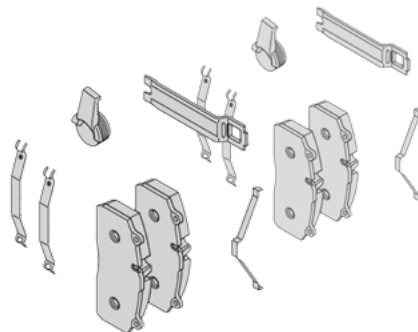

with Haldex patent: original brake pad kits for ModulT disc brakes

Brake pads kit

Haldex Part No.	fits OE Part No.	
95396	3 057 0096 00	SAF
	01 6030000	Gigant
	550017646	Krone

Get the Haldex original parts at:

Brake pads kit

Haldex Part No.	fits OE Part No.	
95396	3 057 0096 00	SAF
	01 6030000	Gigant
	550017646	Krone

Get the Haldex original parts at:

Quick 'n' easy brake pad change
on: www.haldex.com/ModulT

Innovative Vehicle Solutions