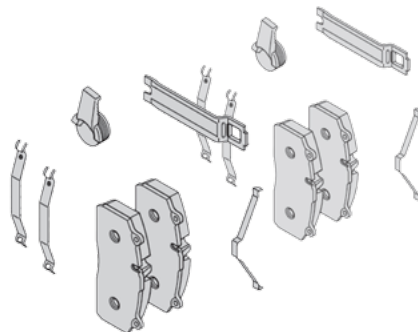

with Haldex patent: original brake pad kits for ModulT disc brakes

Brake pads kit

Haldex Part No.	fits OE Part No.	
95396	3 057 0096 00	SAF
	01 6030000	Gigant
	550017646	Krone

Get the Haldex original parts at:

Haldex Europe SAS
30, rue du Ried,
67720 Weyersheim, France
Tel: +33 388 6822-00
Fax: +33 388 6822-09

Quick 'n' easy brake pad change
on: www.haldex.com/ModulT

Innovative Vehicle Solutions

with Haldex patent: original brake pad kits for ModulT disc brakes

Brake pads kit

Haldex Part No.	fits OE Part No.	
95396	3 057 0096 00	SAF
	01 6030000	Gigant
	550017646	Krone

Get the Haldex original parts at:

Quick 'n' easy brake pad change
on: www.haldex.com/ModulT

Innovative Vehicle Solutions