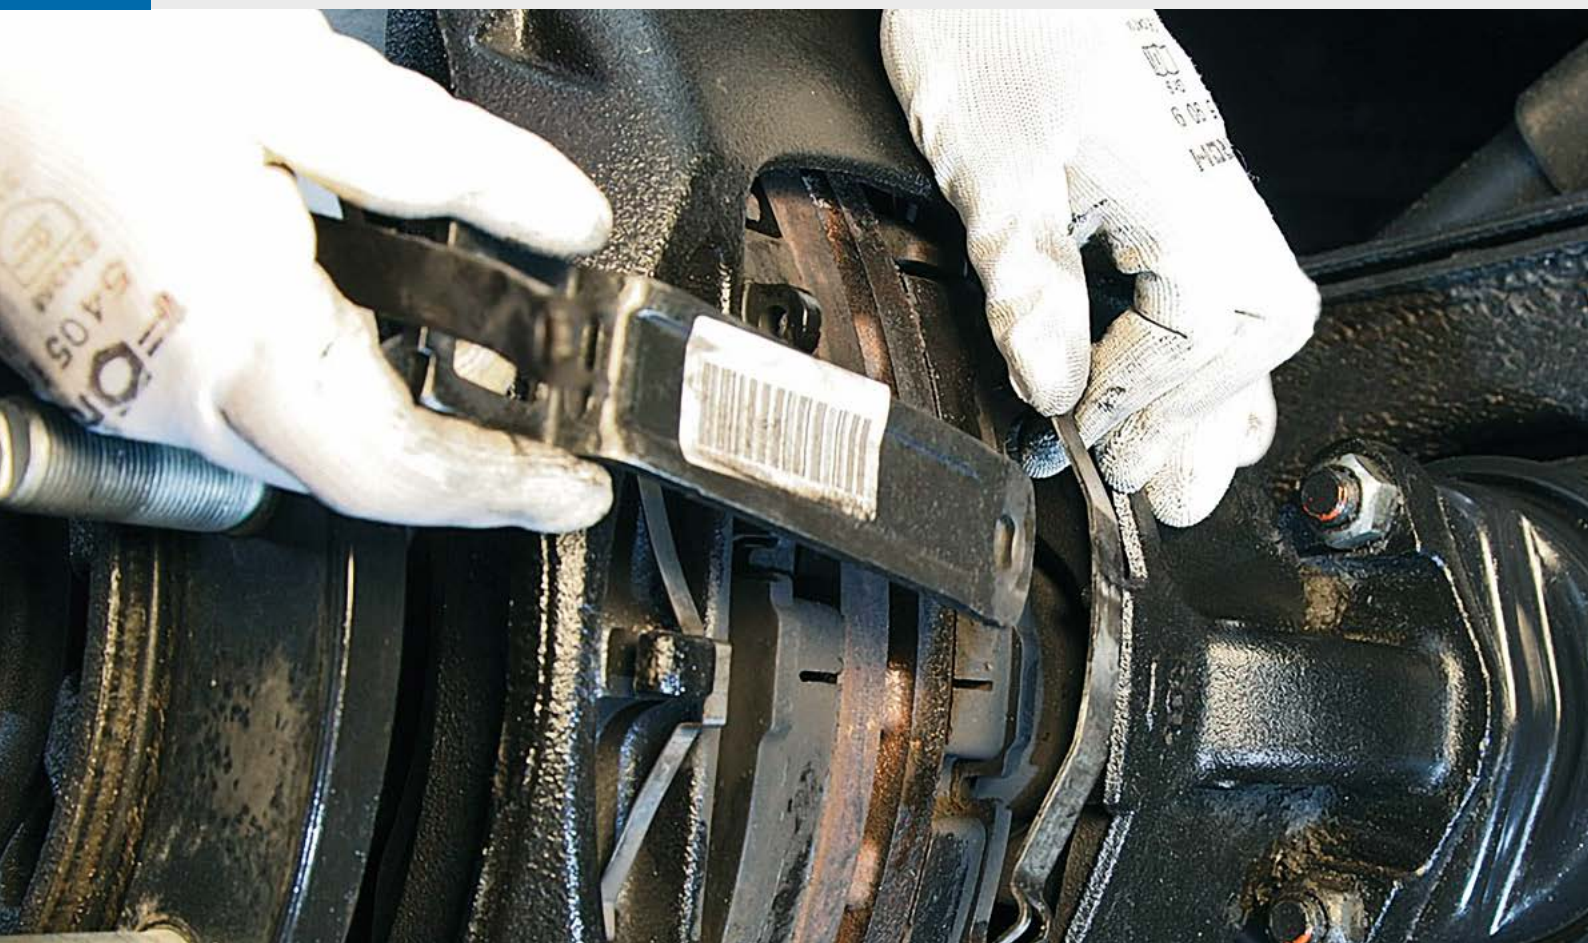

with Haldex patent: original brake pad kits for ModulT disc brakes

Brake pads kit

Haldex Part No.	fits OE Part No.	
95396	3 057 0096 00	SAF
	01 6030000	Gigant
	550017646	Krone

Get the Haldex original parts at:

Brake pads kit

Haldex Part No.	fits OE Part No.	
95396	3 057 0096 00	SAF
	01 6030000	Gigant
	550017646	Krone

Get the Haldex original parts at:

Quick 'n' easy brake pad change
on: www.haldex.com/ModulT

Innovative Vehicle Solutions