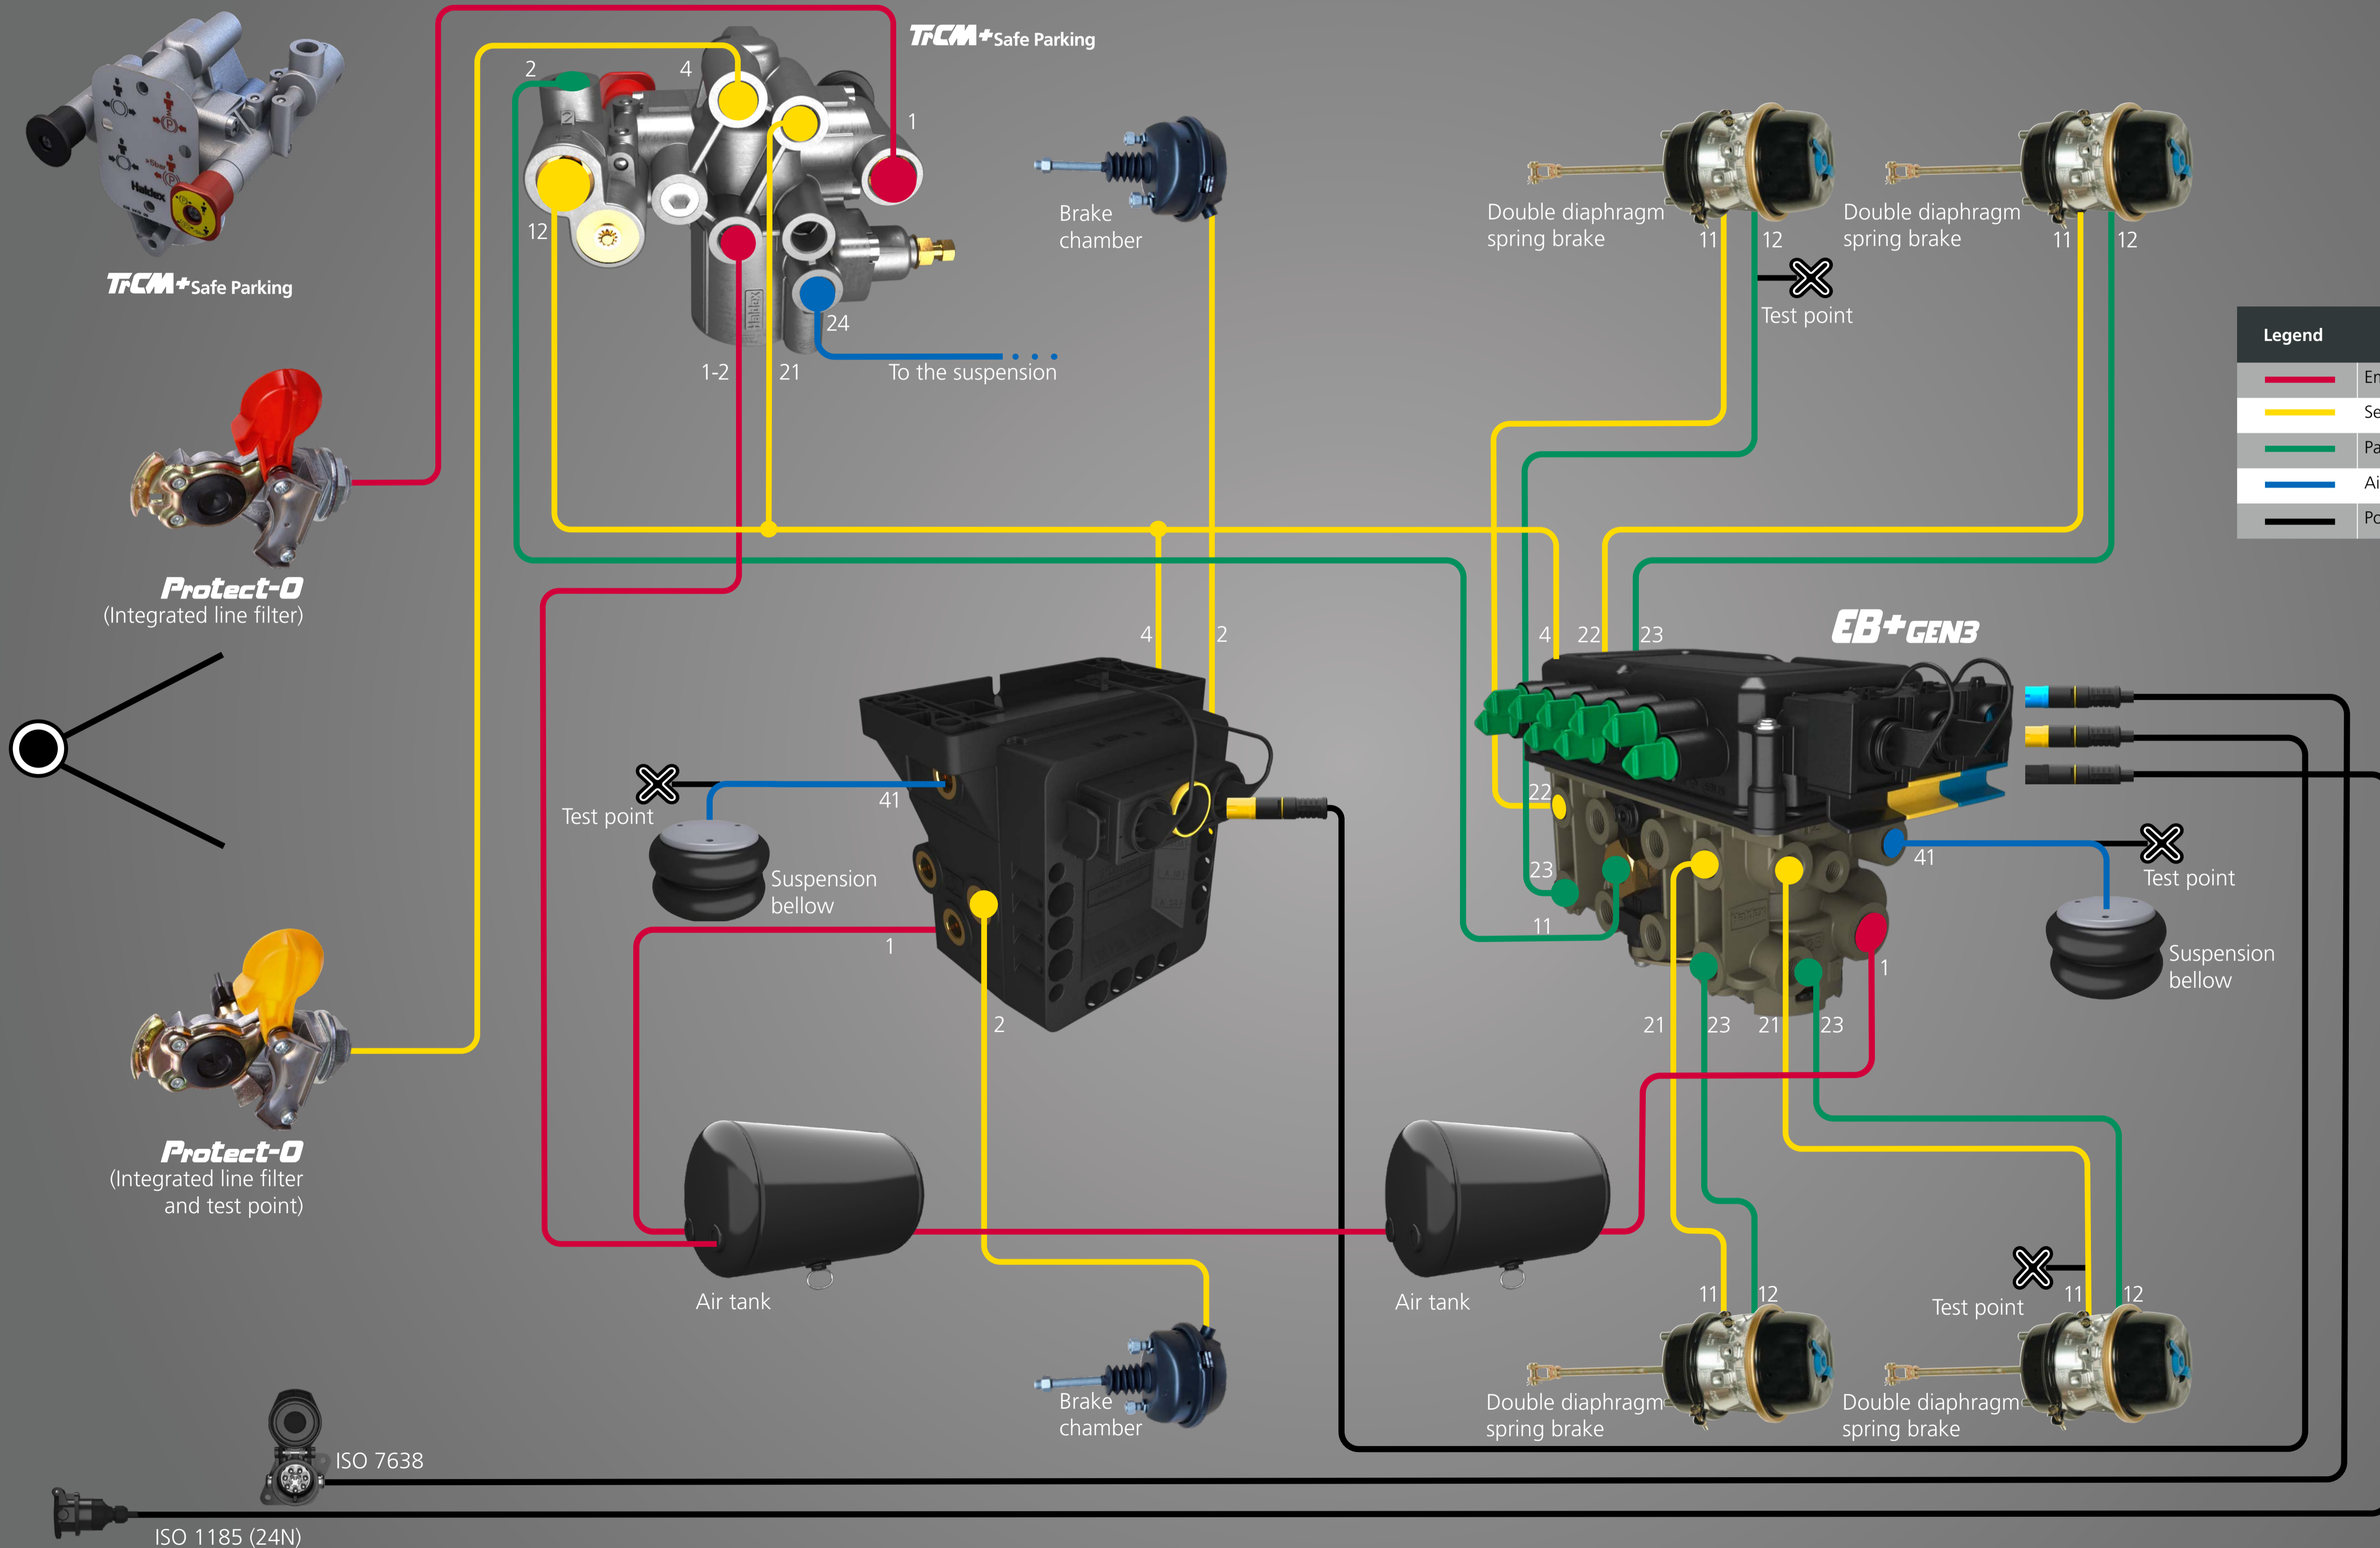

# EB+GEN3

## 3M for DRAWBAR TRAILER WITH TrCM+

Innovative Vehicle Solutions

www.haldex.com