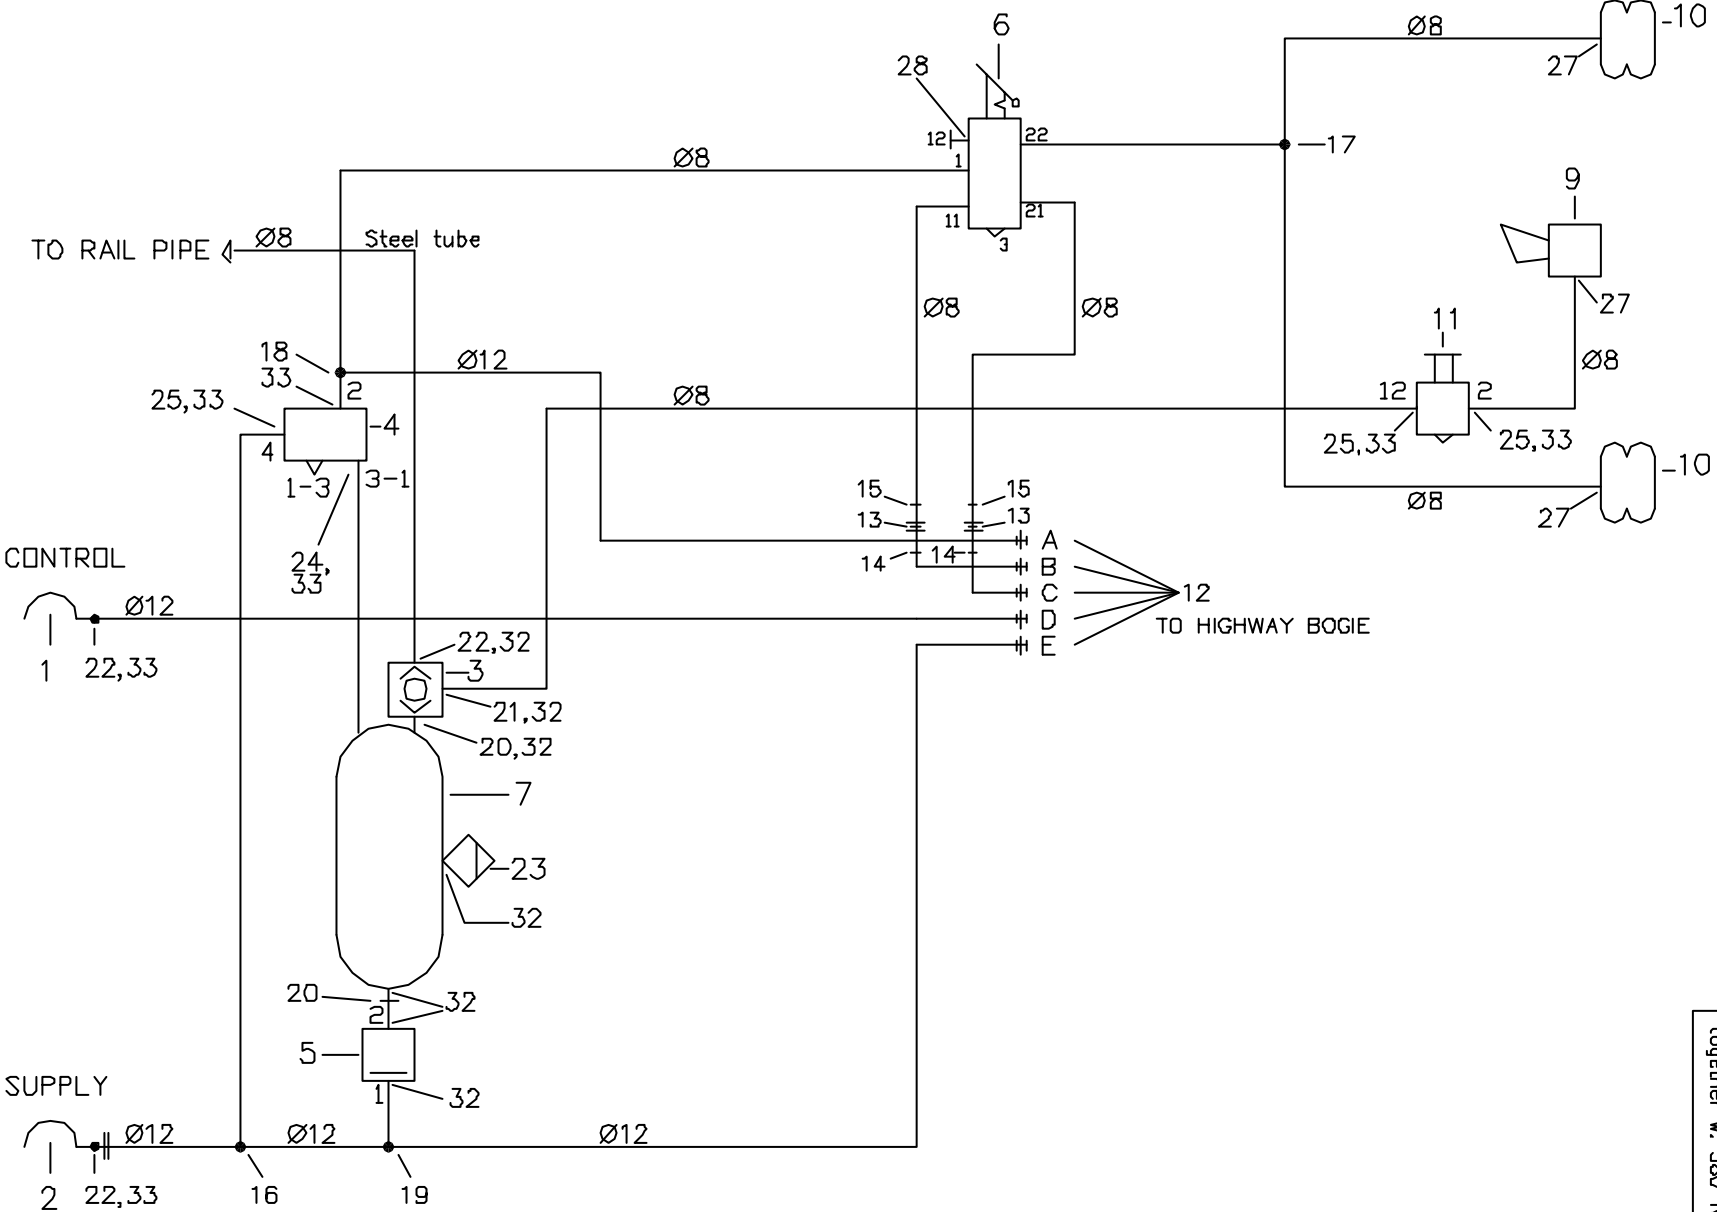

Created by C A D

AIR SYSTEM , TRAILER
AIR RIDE WITH SPRING LIFT

VEHICLE-TYPE :
MANUFACTURER :

380 104 110

SHEET-NO. 1 SHEET . 1

together w. 380 104 100

SYMBOLS : DIN 74253

copyright by HALDEX Brake Products GmbH HEIDELBERG

Dep.: TE 16

DATE 12.3.2007-sn
DESIGNED: 22.3.2007-my

Client :

WITH SPRING LIFT

22.03.2007

Vehicle :

Page 1

Pos.	Qty.	Description	Part number
1	1	EMERGENCY COUPLING " RED "	334 055 201
2	1	SERVICE COUPLING " YELLOW "	334 054 201
3	1	DOUBLE CHECK VALVE	333 001 101
4	1	3/2-WAY VALVE , pneum. controlled	554 020 001
5	1	PRESSURE PROTECTION VALVE without BACKFLOW	314 012 104
6	1	LIFT LOWER VALVE - COLAS (W. LOCKING POSITION)	338 053 101
7	1	AIR RESERVOIR (EN) , V = 60 ltr. (D=276mm)	030 3516 09
8	1	SHUT OFF COCK with EXHAUST	334 047 001
9	1	WHISTLE HIATT-THOMPSON N.A. (3528)	
10	2	BOGIE LOCK BAGS FIRESTONE (16RW01-368-0510)	
11	1	PUSH/PULL VALVE W. RETURN SPRING	352 060 001
12	5	STRAIGHT BULKHEAD COUPLING, 12MM TUBE - 11MM HOSE	032 0570 09
13	2	STRAIGHT COUPLING, 12MM TUBE - 8MM TUBE (WIRA)	032 303 1208
14	4	CLIP 12MM TUBE	032 0185 09
15	8	CLIP 8MM TUBE	032 0183 09
16	1	TEE COUPLING, 12MM - 8MM - 12MM TUBE	032 0438 09
17	1	TEE COUPLING, 8MM - 8MM - 8MM TUBE	032 0138 09
18	1	TEE COUPLING, M16 - 12MM - 12MM TUBE	032 0515 09
19	1	MALE STUD TEE COUPLING, 12MM - M12 - 12MM	032 0522 09
20	2	DOUBLE CONNECTOR M22 - M22	032 0180 09
21	1	MALE STUD ELBOW COUPLING, M22 - 8MM TUBE	032 0265 09
22	1	MALE STUD COUPLING, M22 - 8MM TUBE	032 0019 09
23	1	MALE STUD ELBOW COUPLING, M16 - 12MM TUBE	032 0483 09
24	1	MALE STUD COUPLING, M16 - 12MM TUBE	032 0403 09
25	3	MALE STUD COUPLING, M16 - 8MM TUBE	032 0462 09
26	2	STRAIGHT BULKHEAD COUPLING, M16 - 12MM TUBE	032 0488 09
27	3	MALE STUD COUPLING, 1/4 NPT - 8MM TUBE	032 0325 09
28	1	PLUG 8MM TUBE (PTC) RF 962 1000 8	... ..
29	1	MALE STUD ELBOW COUPLING, M22 - 12MM TUBE	032 0452 09
30	14	TUBE INSERT 12x1,5	032 0492 09
31	14	TUBE INSERT 8x1,5	032 0490 09
32	9	THRUST RING W. O-RING M22	032 0601 09
33	7	THRUST RING W. O-RING M16	032 0599 09
34		TUBE 12x1,5	.....
35		TUBE 8x1	.....