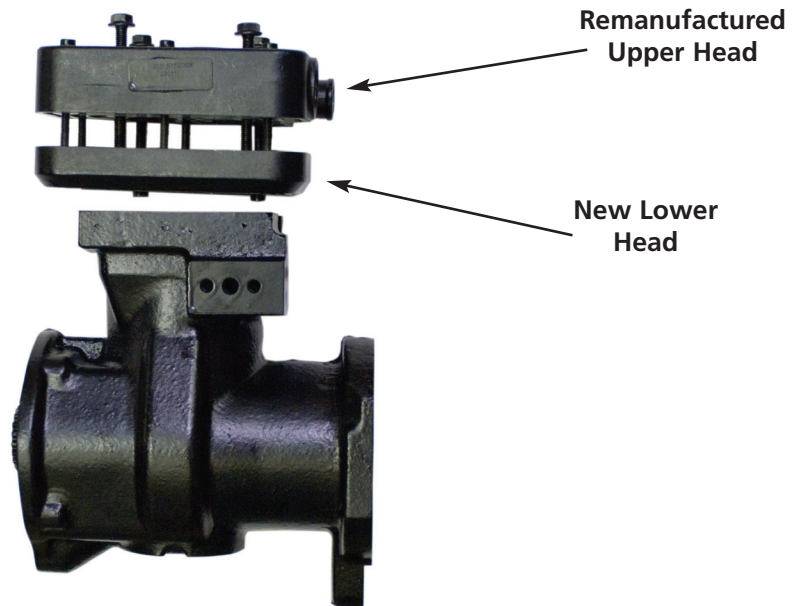

WABCO 85MM Compressor Update

All remanufactured WABCO 85MM Compressors and Head Assemblies now have a new lower head and a remanufactured upper head.

Compressor Part Number	Water Ports	Discharge Port	Governor Port	Head Assembly Part Number
9111530040X	3/4" - 16 STOR	M27 - 2.0 STOR	M10 - 1.0 STOR	9111539202X
9111535100X	M18 - 1.5 STOR	M27 - 2.0 STOR	M10 - 1.0 STOR	9111539212X
9111535200X	3/4" - 16 STOR	M27 - 2.0 STOR	M10 - 1.0 STOR	9111539202X
9111535207X	3/4" - 16 STOR	M27 - 2.0 STOR	M10 - 1.0 STOR	9111539202X
9111535300X	3/4" - 16 STOR	M27 - 2.0 STOR	M10 - 1.0 STOR	9111539202X
9111535313X	3/4" - 16 STOR	M27 - 2.0 STOR	M10 - 1.0 STOR	9111539202X
9111535330X	3/4" - 16 STOR	M27 - 2.0 STOR	M10 - 1.0 STOR	9111539202X
9111535400X	3/8" NPT	1/2" NPT	1/8" - 27 NPT	9111539312X
9111535410X	3/8" NPT	1/2" NPT	1/8" - 27 NPT	9111539312X

Head Assembly Kits contain: New lower head assembly, remanufactured upper head assembly, new gaskets and bolts.

If you have questions or require additional documentation concerning these changes, please contact your Local Haldex Sales Professional.