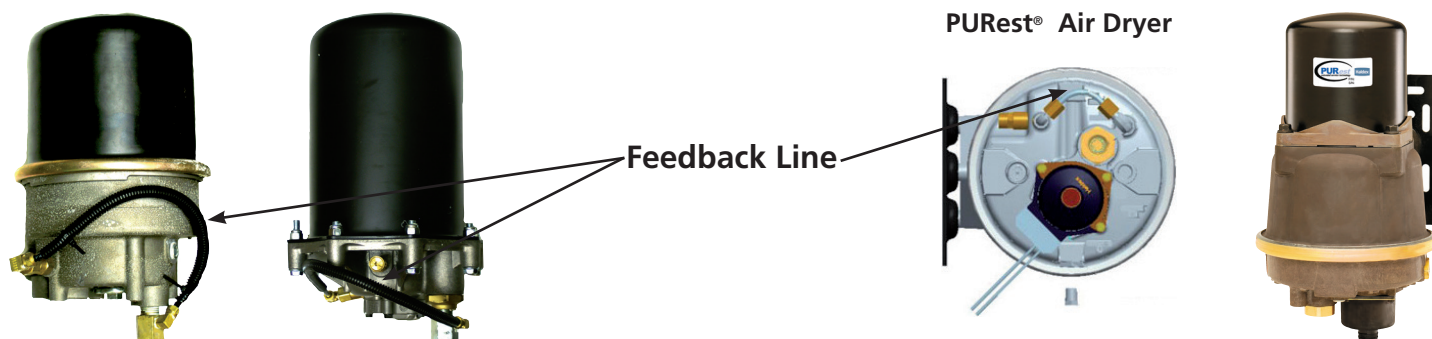

Tech Topics

Product Category: E or QE Compressors

Cummins / Holset E or QE Type Compressors Require a SPECIAL AIR DRYER or Drop in Style

The E or QE type compressors must be installed with a compatible air dryer so the compressor WILL NOT pass oil into the air system. The compatible dryer must maintain pressure in the discharge line while the compressor is unloaded or an Econ Valve and Check Valve must be used in the system.

Compatible Haldex Air Dryers for the E and QE Type Compressors

Haldex Part #	Product Description	Supply	Delivery	Control	Heater Voltage	Notes
DA34200	Purest® Air Dryer with "Econ"	1/2	1/2	1/8	12 Volt	
DA33200X	Pure Air Plus with "Econ"	1/2	1/2	1/8	12 Volt	With 2lbs Desiccant Cartridge
DA33240X	Pure Air Plus with "Econ"	1/2	1/2	1/8	12 Volt	With 3lbs Desiccant Cartridge
65647WX	Replaces Bendix® AD-9 Drop in	1/2	1/2	1/4	12 Volt	With Econ Port Plugged
65647X	Replaces Bendix® AD-9 Drop in	1/2	1/2	1/4	12 Volt	
5000709X	Replaces Bendix® AD-IP Drop in	1/2	1/2	1/4	12 Volt	
5000985X	Replaces Bendix® AD-IP Drop in	1/2	1/2	1/4	12 Volt	With Econ Port Plugged
955207X	Replaces Meritor WABCO S51200E	1/2	1/2	1/4	12 Volt	Available Fall of 2012

Holset E or QE Compressors that need a Compatible Air Dryer

Part #	Model	Engine
3558000X	SS338ME	Mack E6/E7
3558020X	SS338E	Cummins NT
3558021X	SS338CE	Cummins C-Series
3558022X	SS296CE	Cummins C-Series
3558029X	SS296ME	Mack E6/E7
3558042X	SS296ME	Mack E6/E7
3558043X	SS338ME	Mack E6/E7
3558044X	SS296E	Cummins L10/NT
3558045X	SS296E	Cummins NT
3558049X	QE296B	Cummins B-Series
3558050X	QE338B	Cummins B-Series