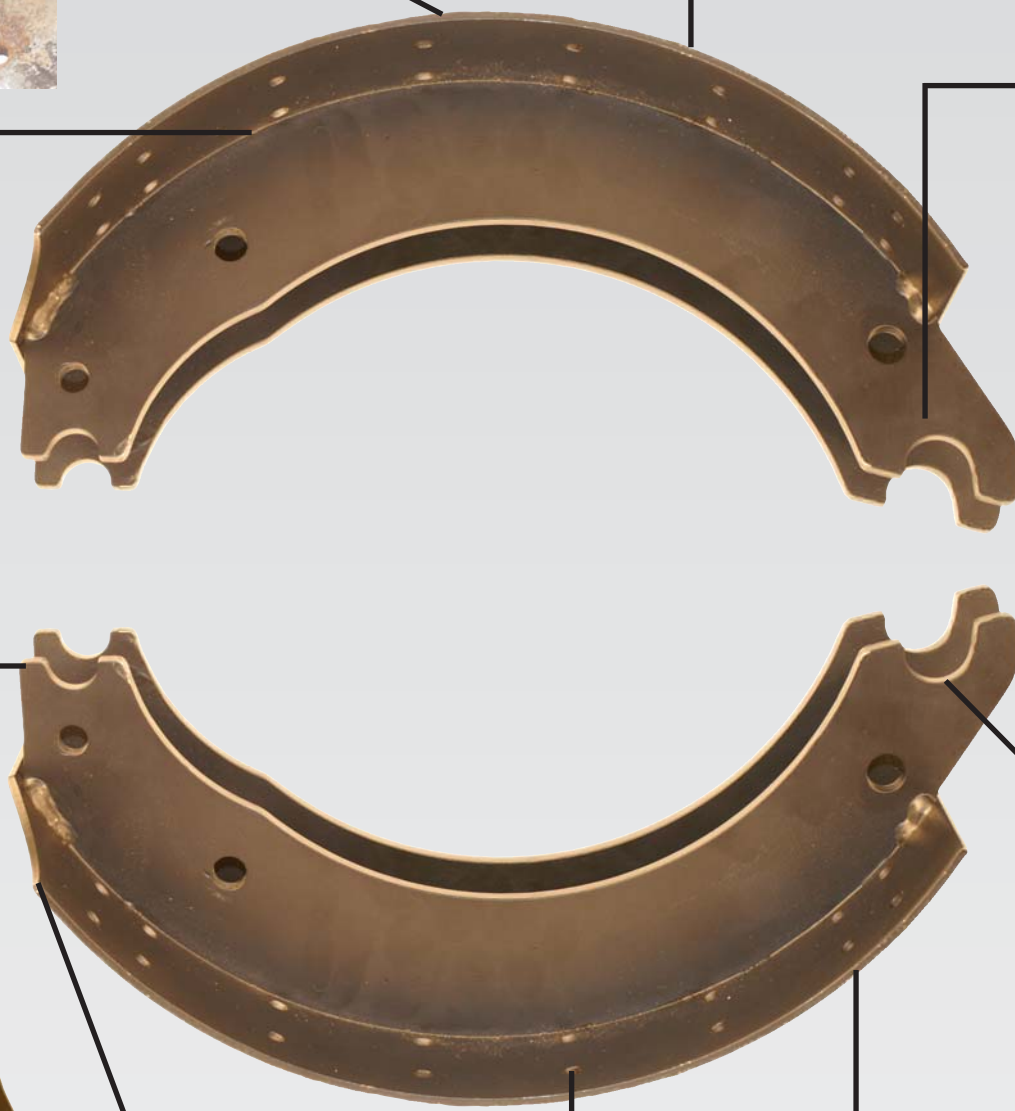

Worn Off Either Side of Shoe Table

Rusted Holes in Shoe Table

Torch Damage

Broken Welds

Flared and Damaged Cam Ends

Ears on Web Bent

Bent Shoe Table Ends

Elongated Rivet Holes

Deteriorated Table

**Common Core Defects
No Credit Given**