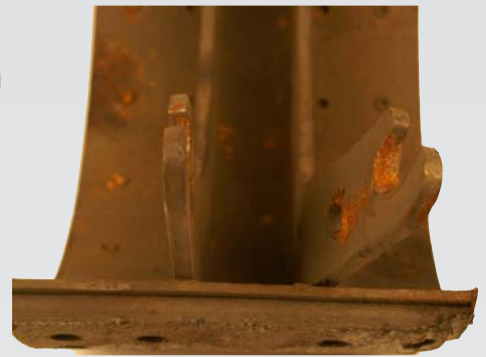

Worn Off Either Side of Shoe Table

Rusted Holes in Shoe Table

Torch Damage

Broken Welds

Flared and Damaged Cam Ends

Ears on Web Bent

Bent Shoe Table Ends

Elongated Rivet Holes

Deteriorated Table

**Common Core Defects
No Credit Given**