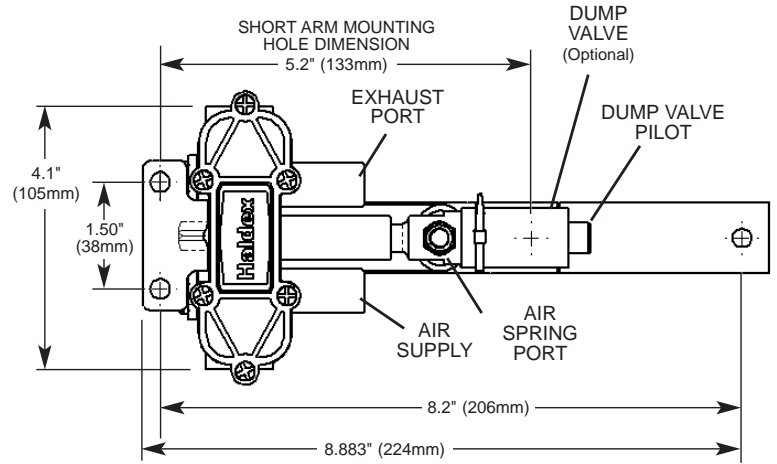

PRODUCT SPECIFICATIONS