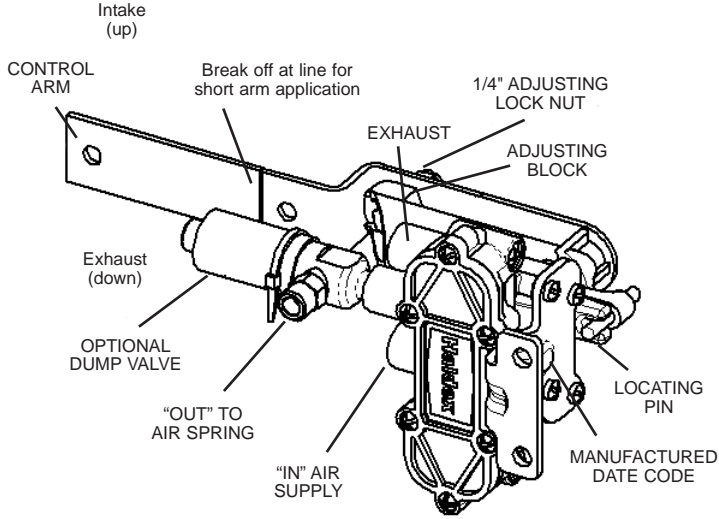

PRODUCT SPECIFICATIONS