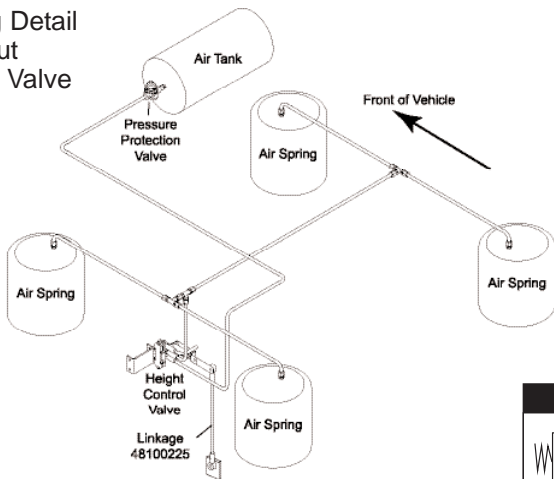

### FEATURES AND BENEFITS

- Controlled response time delay technology maintains chassis position and conserves air to increase compressor life.
- Robust die cast zinc body, precision machined steel and durable plastic components to insure operation in extreme conditions.
- Available with 1/4", 3/8" or metric filter fittings, with integral dump valves and break away arms. Combined with flexible right or left mounting options, these features allow ease of installation and reduce inventories.
- Minimum deadband range provides excellent control of suspension ride height to maintain drive system pinion angles.
- Optional integrated dump valve provides the ability to automatically or manually exhaust air from the suspension.

TYPE CR VALVE Haldex

## AIR CONTROL PIPING DETAIL

Piping Detail Without Dump Valve

Piping Detail With Normally Open Dump Valve

ISO SYMBOL

## AVAILABLE OPTIONS

PART NO.	TUBING SIZE	DUMP VALVE
90054007*	1/4"	-
90554114	LESS FITTINGS	-
90554147	METRIC	-
90554183*	3/8"	-
90554334	1/4" or 3/8"	Normally Open, Apply Air Pressure to Dump. Dump Valve Part No. 90554335
90554648	1/4" or 3/8"	Normally Closed, Release Air Pressure to Dump. Dump Valve Part No. 90554902