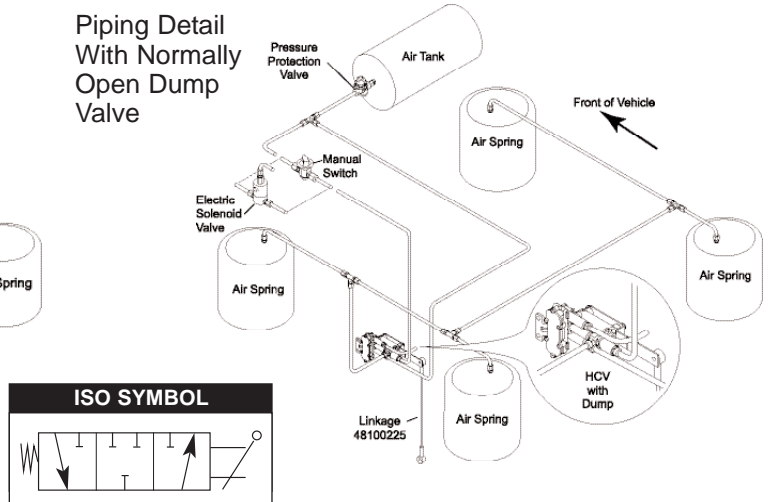

### FEATURES AND BENEFITS

- Controlled response time delay technology maintains chassis position and conserves air to increase compressor life.
- Robust die cast zinc body, precision machined steel and durable plastic components to insure operation in extreme conditions.
- Available with 1/4", 3/8" or metric filter fittings, with integral dump valves and break away arms. Combined with flexible right or left mounting options, these features allow ease of installation and reduce inventories.
- Minimum deadband range provides excellent control of suspension ride height to maintain drive system pinion angles.
- Optional integrated dump valve provides the ability to automatically or manually exhaust air from the suspension.

## PRODUCT SPECIFICATIONS

## AIR CONTROL PIPING DETAIL

Piping Detail Without Dump Valve

Piping Detail With Normally Open Dump Valve

ISO SYMBOL

## AVAILABLE OPTIONS

PART NO.	TUBING SIZE	DUMP VALVE
90054007*	1/4"	-
90554114	LESS FITTINGS	-
90554147	METRIC	-
90554183*	3/8"	-
90554334	1/4" or 3/8"	Normally Open, Apply Air Pressure to Dump. Dump Valve Part No. 90554335
90554648	1/4" or 3/8"	Normally Closed, Release Air Pressure to Dump. Dump Valve Part No. 90554902