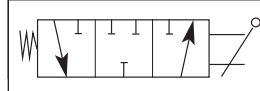

## AIR CONTROL PIPING DETAIL

Piping Detail Without Dump Valve

Piping Detail With Normally Open Dump Valve

ISO SYMBOL

## AVAILABLE OPTIONS

PART NO.	TUBING SIZE	DUMP VALVE
90054007*	1/4"	-
90554114	LESS FITTINGS	-
90554147	METRIC	-
90554183*	3/8"	-
90554334	1/4" or 3/8"	Normally Open, Apply Air Pressure to Dump. Dump Valve Part No. 90554335
90554648	1/4" or 3/8"	Normally Closed, Release Air Pressure to Dump. Dump Valve Part No. 90554902