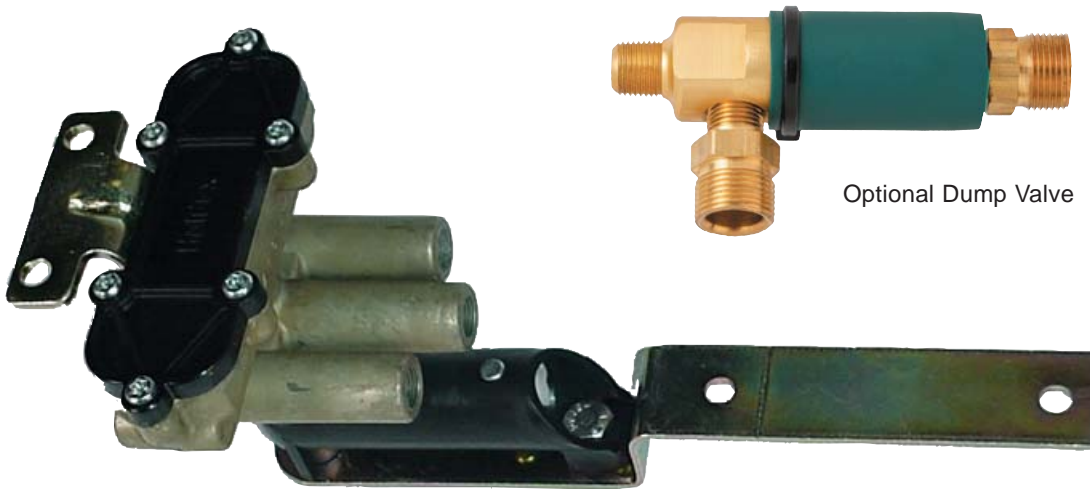

THE HALDEX  
TYPE CR  
CONTROLLED  
RESPONSE HEIGHT  
CONTROL VALVE

## TIME DELAY HEIGHT CONTROL VALVE FOR TRACTOR AND TRAILER AIR SUSPENSIONS AND INDUSTRIAL APPLICATIONS

### FEATURES AND BENEFITS

- Controlled response time delay technology maintains chassis position and conserves air to increase compressor life.
- Robust die cast zinc body, precision machined steel and durable plastic components to insure operation in extreme conditions.
- Available with 1/4", 3/8" or metric filter fittings, with integral dump valves and break away arms. Combined with flexible right or left mounting options, these features allow ease of installation and reduce inventories.
- Minimum deadband range provides excellent control of suspension ride height to maintain drive system pinion angles.
- Optional integrated dump valve provides the ability to automatically or manually exhaust air from the suspension.

TYPE CR VALVE Haldex