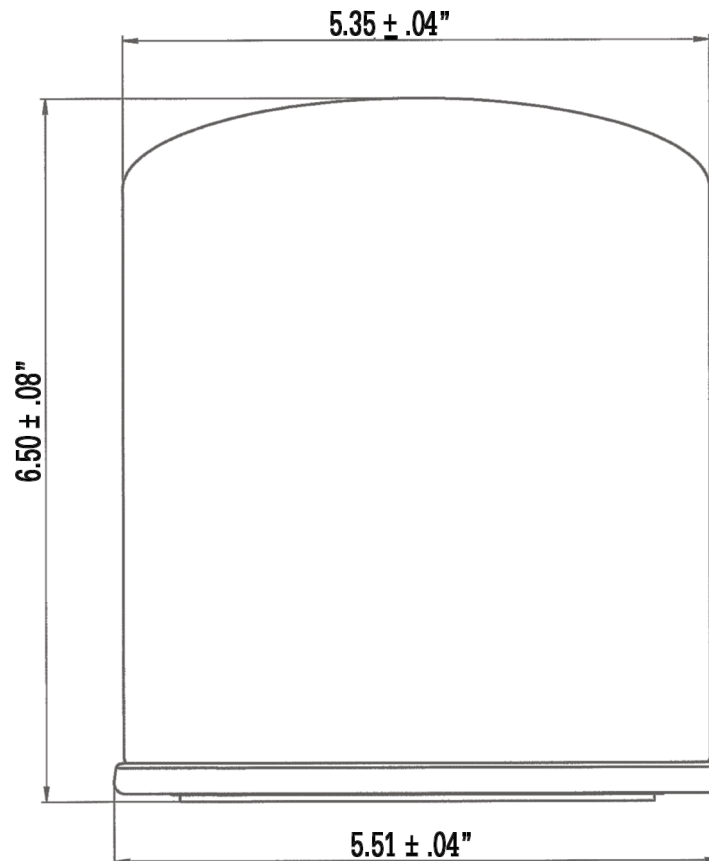

TECHNICAL DATA

Part Number:	109994K
Description:	Right Hand Thread
System Pressure:	188 PSI
Temperature Range:	-40°F to +176°F
Torque:	44.25 lb in

Haldex Brake Products Corp.
10930 N. Pomona Avenue
Kansas City, MO 64153
Phone: +1 (816) 891-2470
Fax: +1 (816) 891-9447